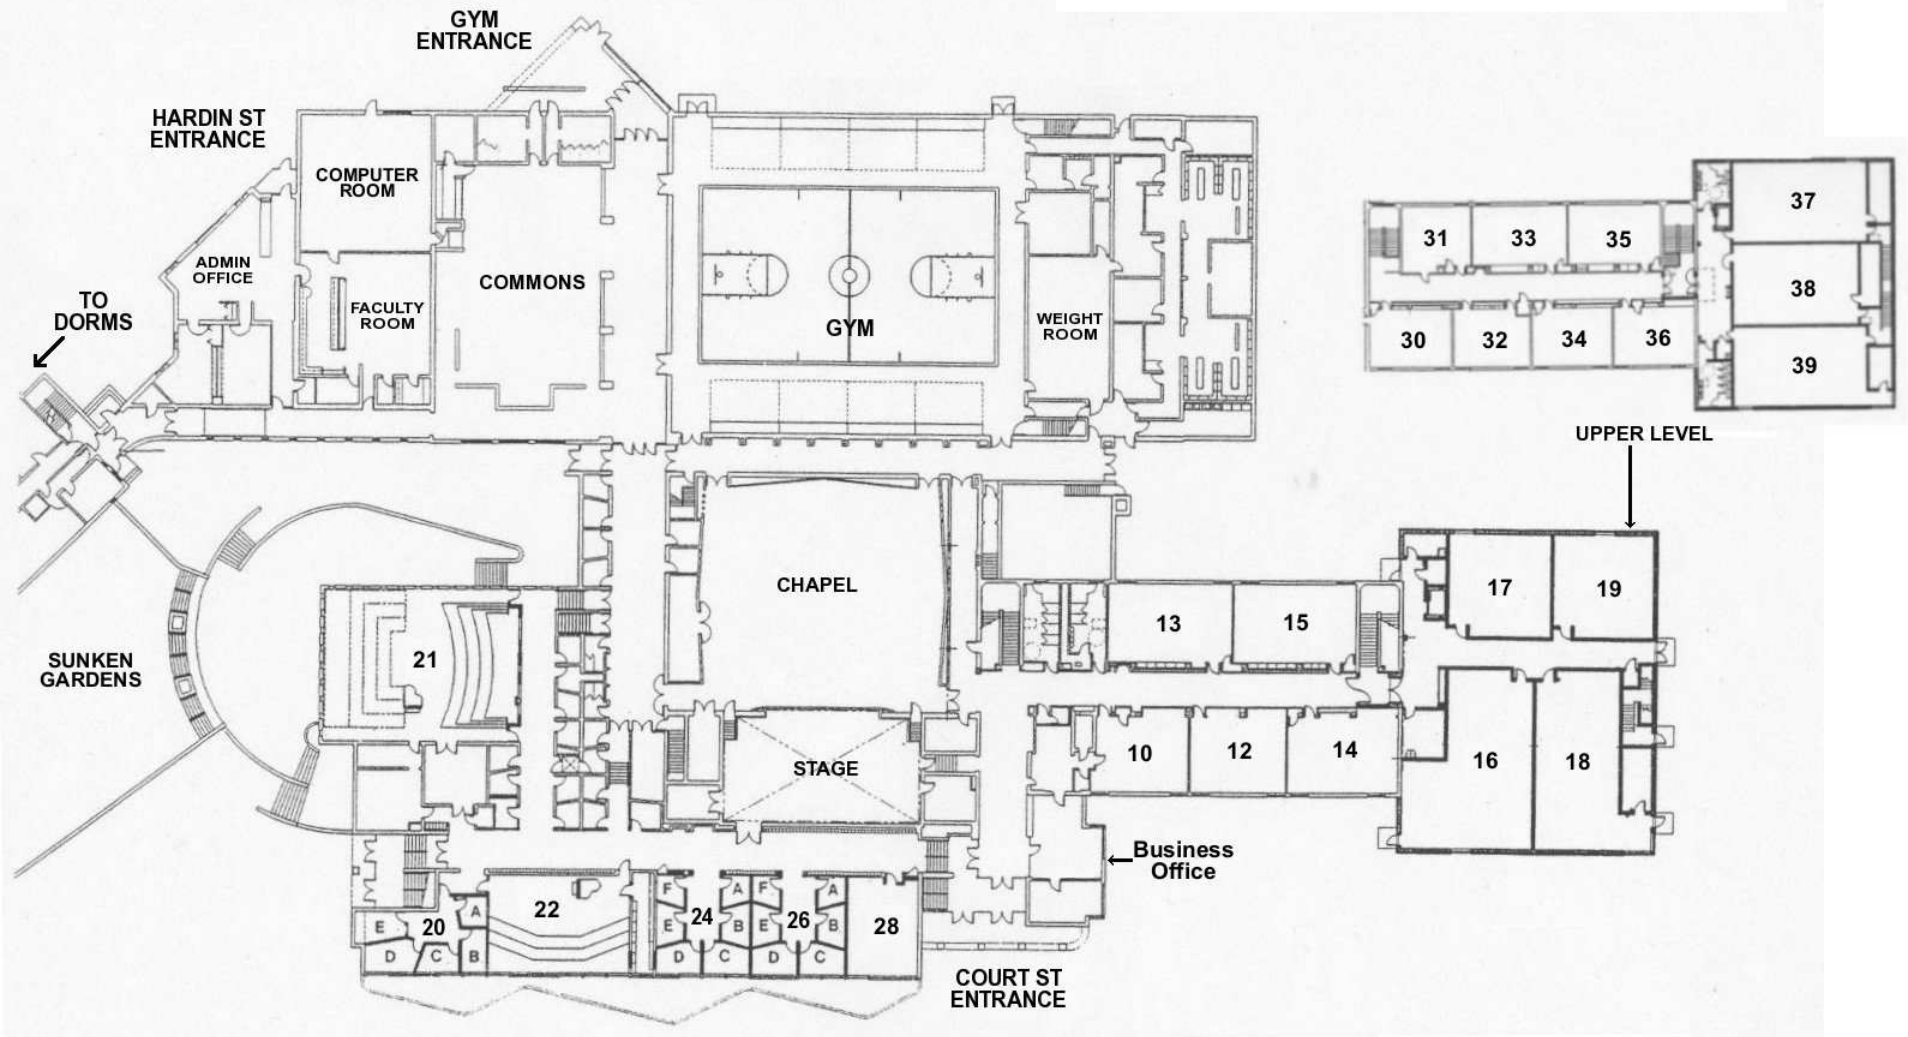

MICHIGAN LUTHERAN SEMINARY
2777 HARDIN ST.
SAGINAW, MI 48602
www.mlsem.org

CAMPUS MAP

CARDINAL FIELD

4300 N. Mackinaw
Saginaw, MI 48603
(1.4 Miles NW of campus)

Lower Level:

Library

Art Room (3)

Foundation (4)